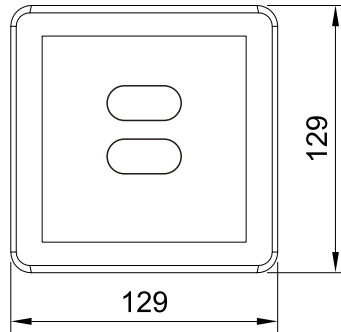

Outlet

Inlet

PANEL

Interior Architect **Scott Chen**

Checked by Director **R L**

[www.enviro-tech.com.au](http://www.enviro-tech.com.au)  
ET Australia 1 300 530 883  
ET New Zealand 0800 2 368476

**ET-SH**  
Unit:mm