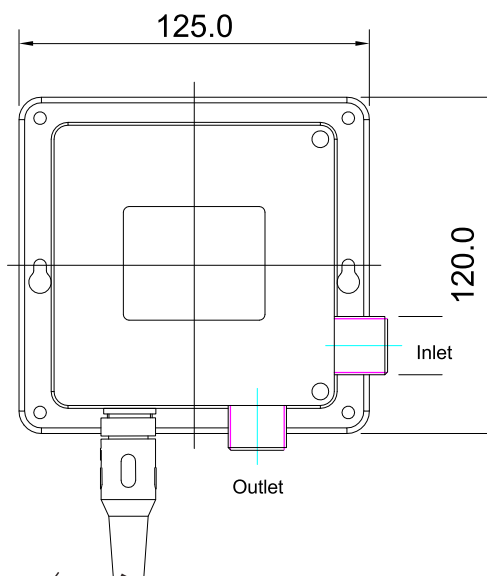

1500

Drawn by **Scott Chen**

www.enviro-tech.com.au
ET Australia 1 300 530 883
ET New Zealand 0800 2 368476

ET2-SE
Unit : mm