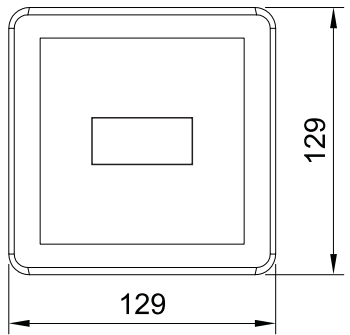

Inlet

Note: Urinal pan can be either top or rear inlet.

PANEL

Interior Architect **Scott Chen**
Checked by Director **R L**

www.enviro-tech.com.au
ET Australia 1 300 530 883
ET New Zealand 0800 2 368476

ET3-12
Unit:mm