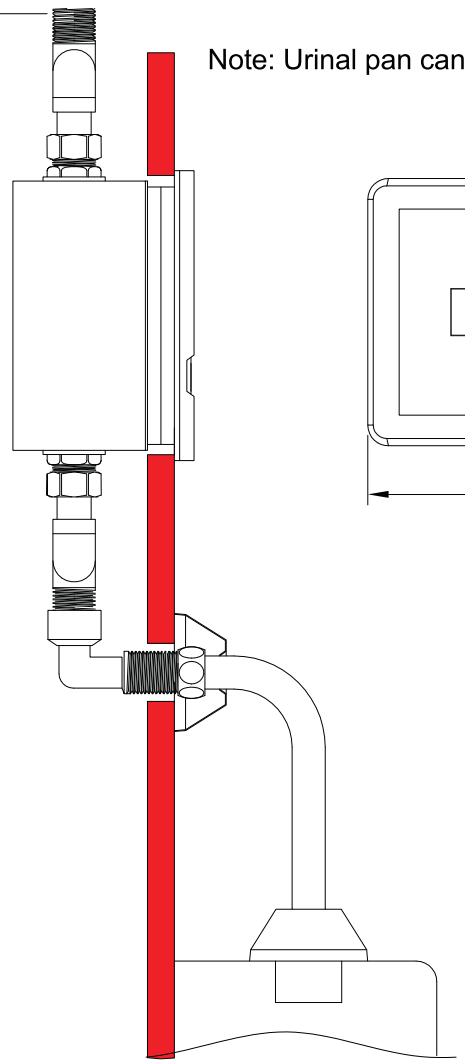

Inlet

Note: Urinal pan can be either top or rear inlet.

PANEL

Interior Architect **Scott Chen**
Checked by Director **R L**

www.enviro-tech.com.au
ET Australia 1 300 530 883
ET New Zealand 0800 2 368476

ET3-12
Unit:mm