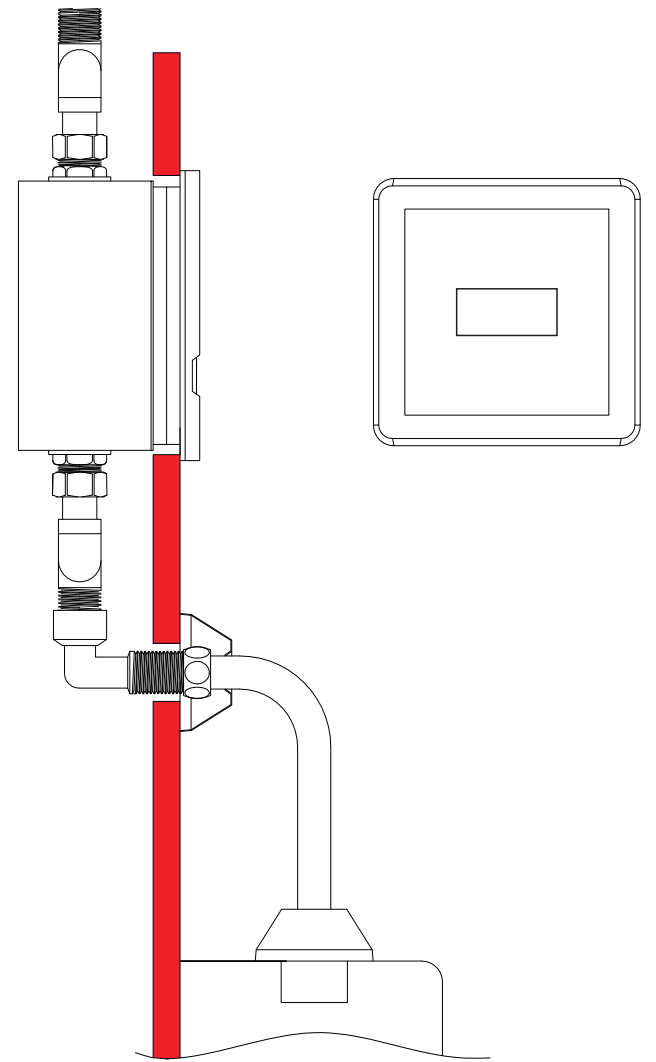

Inlet

Note: Urinal pan can be either top or rear inlet.

PANEL

Interior Architect **Scott Chen**
Checked by Director **R L**

www.enviro-tech.com.au
ET Australia 1 300 530 883
ET New Zealand 0800 2 368476

ET3-12
Unit:mm